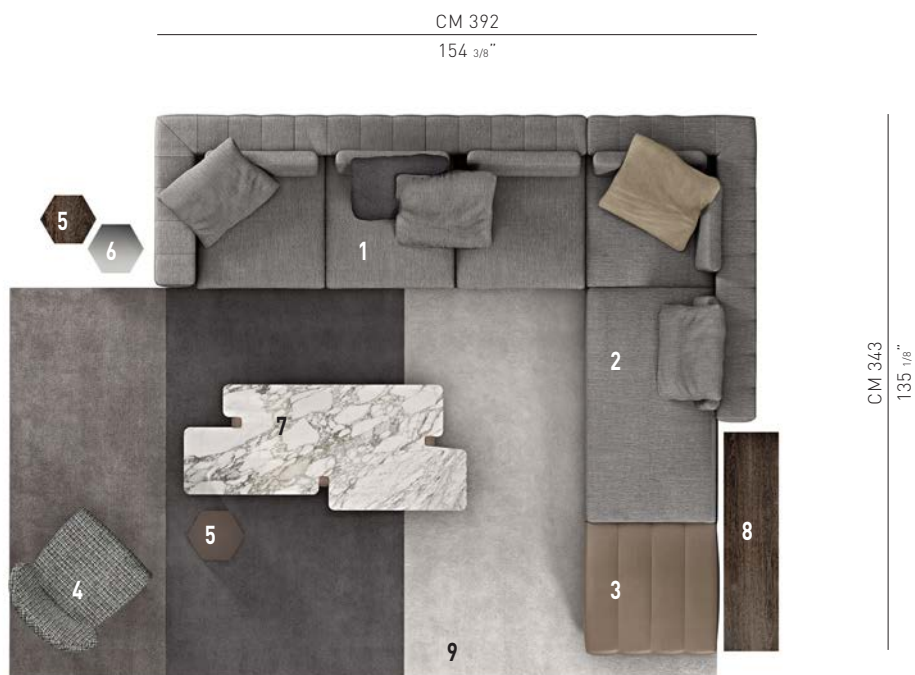

# FREEMAN

DESIGN RODOLFO DORDONI

A seating system with a split personality: a soft, inviting core identity that encourages total relaxation and a spirited alter-ego that reveals a more dynamic and contemporary mindset.

## SOFA ARRANGEMENT

- 1 FREEMAN "DUVET"**  
ELEMENT WITH 1 ARMREST SX CM 280X112 H89
- 2 FREEMAN "DUVET"**  
OPEN-END CORNER SOFA DX  
CM 112X259 H89
- 3 FREEMAN**  
OTTOMAN CM 84X84 H37